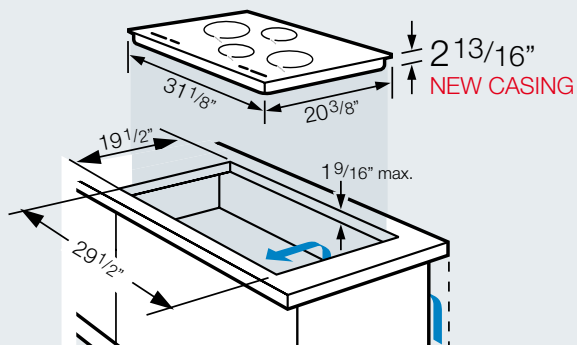

#### • New space saving casing.

- 4 cooking zones.
- Power range: 50 W- 2800 W.
- Total power: 7.2 kW.
- 7 point safety system.
- 12 cooking settings + 3 quick launch settings.
- Illuminated touch controls.
- Extremely durable glass top.
- Stylish stainless steel trim.

#### MINIMUM CLEARANCE:

- 3/8" from the back wall,
- 30" from the cabinet above, and
- 2" underneath the unit.

12" Induction cooktop with trim

### IFA-30 AL

Item number: 922014875

- 2 cooking zones.
- Power range: 50 W- 2800 W.
- Total power: 3.6 kW.
- 7 point safety system.
- 12 cooking settings + 3 quick launch settings.
- Illuminated touch controls.
- Extremely durable glass top.
- Stylish stainless steel trim.