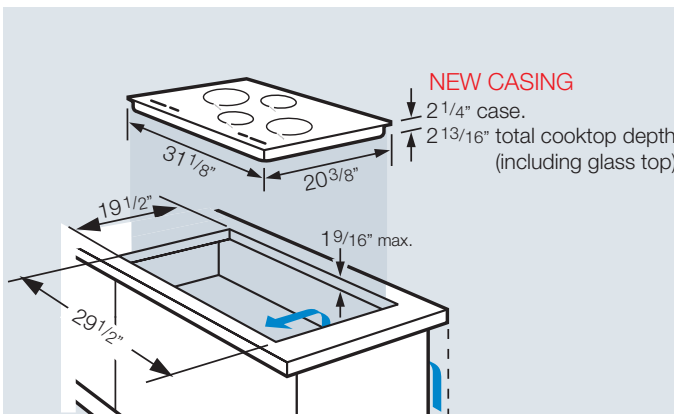

30" Induction cooktop with trim  
**IFA-80 AL**  
 Item number: 922014090

- **New Space Saving Casing.**  
 Narrowest available on the market. Allows flexibility for storage or mounting an oven beneath the unit.
- 4 cooking zones.
- Power range: 50 W- 2800 W.
- Total power: 7.2 kW.
- 7 point safety system.
- 12 cook settings + quick launch settings (6: Medium, 10: High, 12: Maximum).
- Illuminated touch controls.
- Extremely durable EUROKERA glass surface.
- Stylish stainless steel trim.

MINIMUM CLEARANCE  
 - 30" From the cabinet above  
 -  $\frac{3}{16}$ " Beneath the unit with cabinetry or a Fagor oven installed /  
 2" beneath the unit with a competitor brand oven installed.

12" Induction cooktop with trim  
**IFA-30 AL**  
 Item number: 922014875

- 2 cooking zones.
- Power range: 50 W- 2800 W.
- Total power: 3.6 kW.
- 7 point safety system.
- 12 cook settings + 3 quick launch settings (6: Medium, 10: High, 12: Maximum).
- Illuminated touch controls.
- Extremely durable EUROKERA glass surface.
- Stylish stainless steel trim.