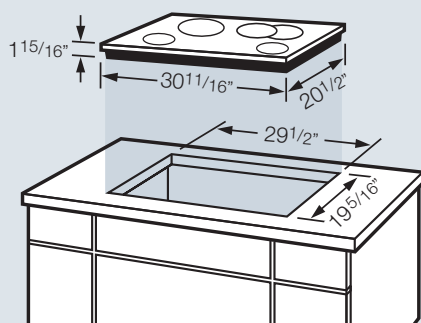

30" Radiant cooktop

VFA-78 S

Beveled ceramic glass

Item number: 902016125

- 30" width cooking zone.
- 1 Double High Light cooking zone (5"-8").
- 1 Oval High Light cooking zone (7"-11").
- 2 High Light cooking zones (6" and 7").
- Touch Control panel.
- Safety thermostat for all cooking zones.
- Residual heat indicators for all cooking zones.
- 9 level Power selector.
- Timer (1 to 99 minutes) can be assigned to any cooking zone.
- Safety Lock.
- Programmable burners.
- Total power 7.4 KW.

27" Radiant cooktop

VFA-70 S

Beveled ceramic glass

Item number: 902016134

- 27" width cooking zone (22" width cut out).
- 1 Triple High Light cooking zone (11").
- 2 High Light cooking zone (6" and 7").
- Touch Control panel.
- Safety thermostat for all cooking zones.
- Residual heat indicators for all cooking zones.
- 9 level Power selector.
- Timer (1 to 99 minutes) can be assigned to any cooking zone.
- Safety Lock.
- Programmable burners.
- Total power 5.7 KW.