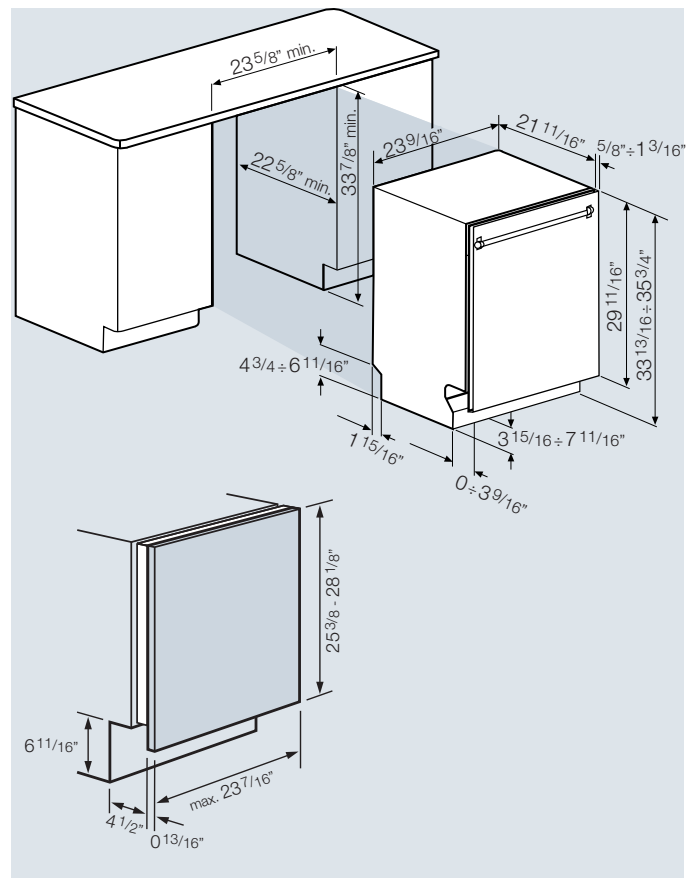

Electronic dishwashers'

LFA-086 XL
Fully integrated
Full stainless steel door
10 wash cycles
 Item number: 926010488

LFA-086 XL IT
Fully integrated
Customizable. 10 Wash cycles
 Item number: 926010503

- ECO sensor: monitors water quality and adjusts consumption accordingly.
- Ultra silent: 45 dB(A).
- Alternating wash.
- Perfect drying.
- Third sprinkler.
- 10 washing cycles: pre-wash, normal, intense, glassware, delicate, super-intensive, economy, quick (34 minutes), automatic and dish warming.
- Height adjustable top rack easily accommodates larger items.
- Bottom rack with fold-down supports.
- Digital display indicates:
 - program selected
- Programmable time delay up to 9 hours.
- End-of-cycle signal.
- Dual zone option allows single rack washing.
- Aqua-stop safety.
- Water softener and electronic regeneration.
- Sanitized process leaves dishes bacteria free. Included in two cycles: automatic and super-intensive.
- Baskets gray anthracite.